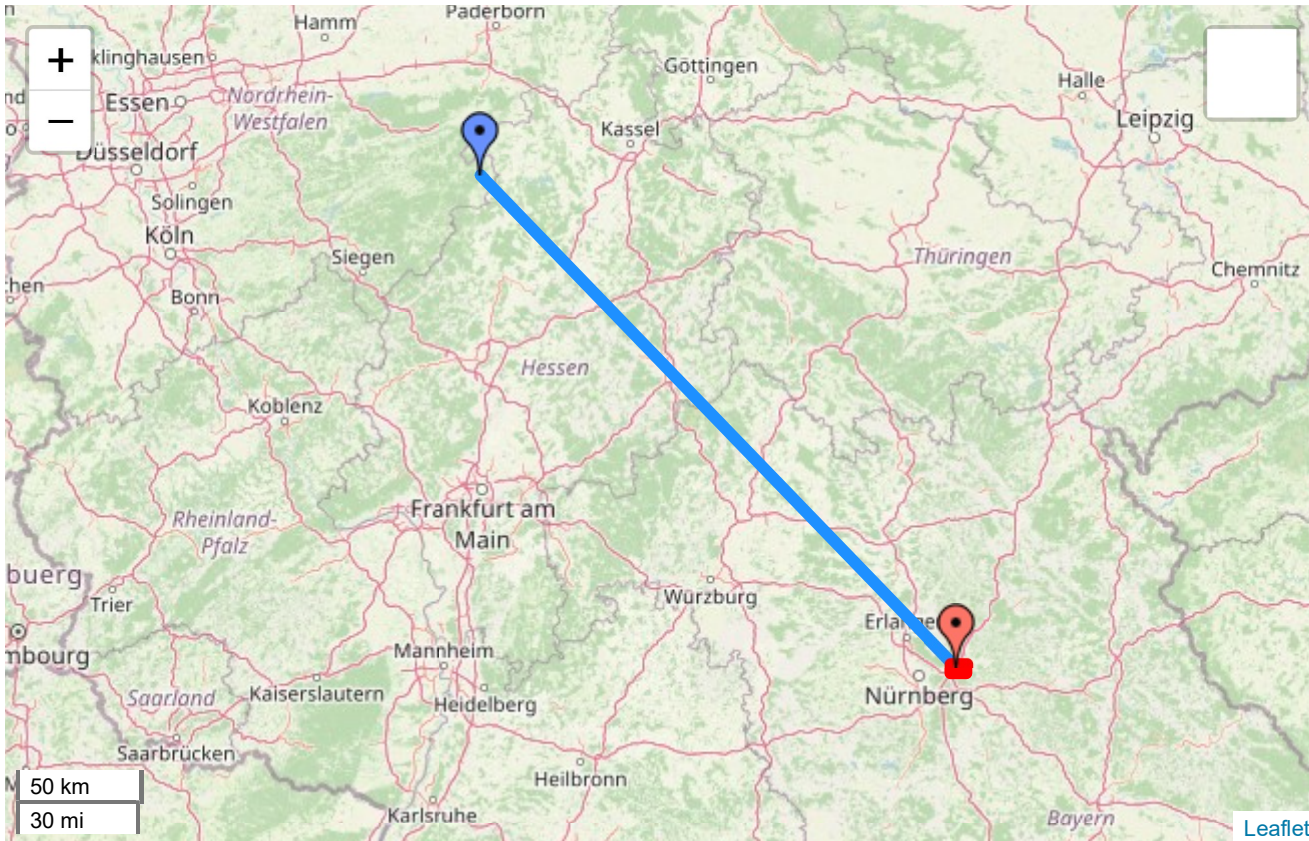

HB9EYZ - QTH Locator Map OpenStreetMap - BETA

V3

Home Locator Log Log Statistik Bilder QSL Projekte WX etas-it.ch

Search

JN59PL /

Search Reset

Locator Lat/Lon

Position MyHomeQTH

JN58SD / Go

Position MyTempQTH

JO41IF 51.2095 / 8.6722 Go

Position SelectedQTH

JN59PL 49.48 / 11.28 Go

From MyHomeQTH: 5606 km (3484 mi)

Bearing: NaN°

From MyTempQTH: 267 km (166 mi)

Bearing: 135°

OSM / Profile ZL: 7

flat earth's curvature

Powered by OpenStreetMap/Leaflet

...inspired from [F6FVY](#) and [Hey..](#)

6.11.2022 / 17:47

engineered by [Tom](#)